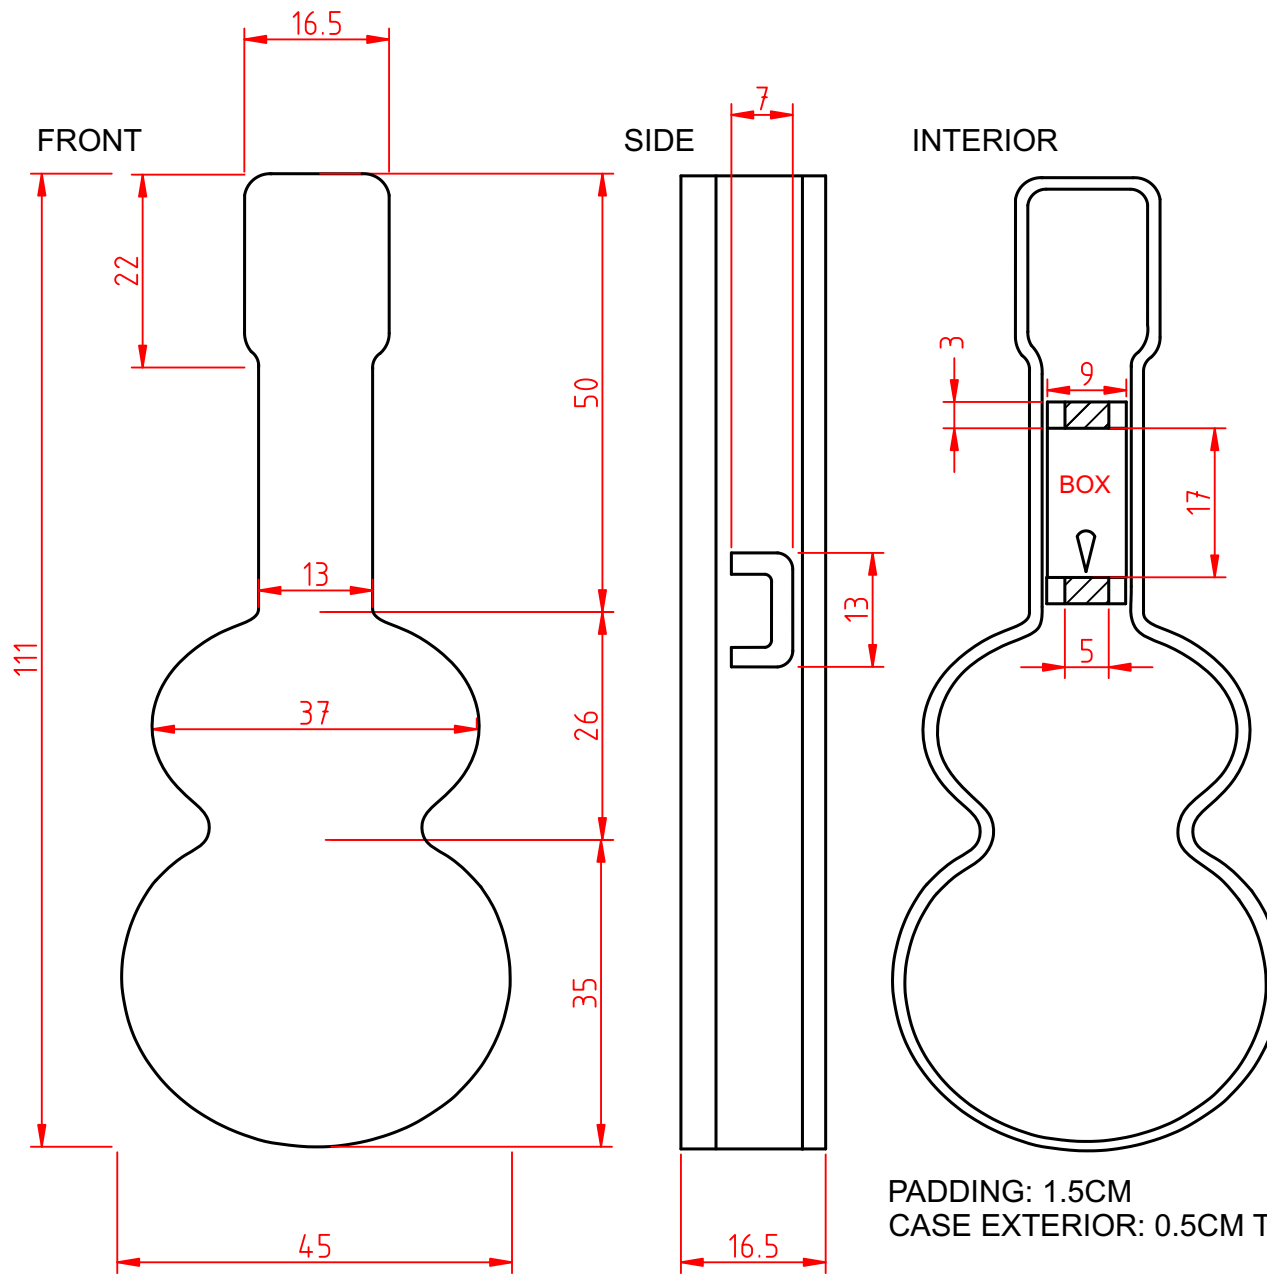

Cobra Case
Acoustic Guitar Hard Case
CC-2041
Material: Faux Leather
Robust Latches
Dimensions in cm, may vary slightly

PADDING: 1.5CM
CASE EXTERIOR: 0.5CM THICK